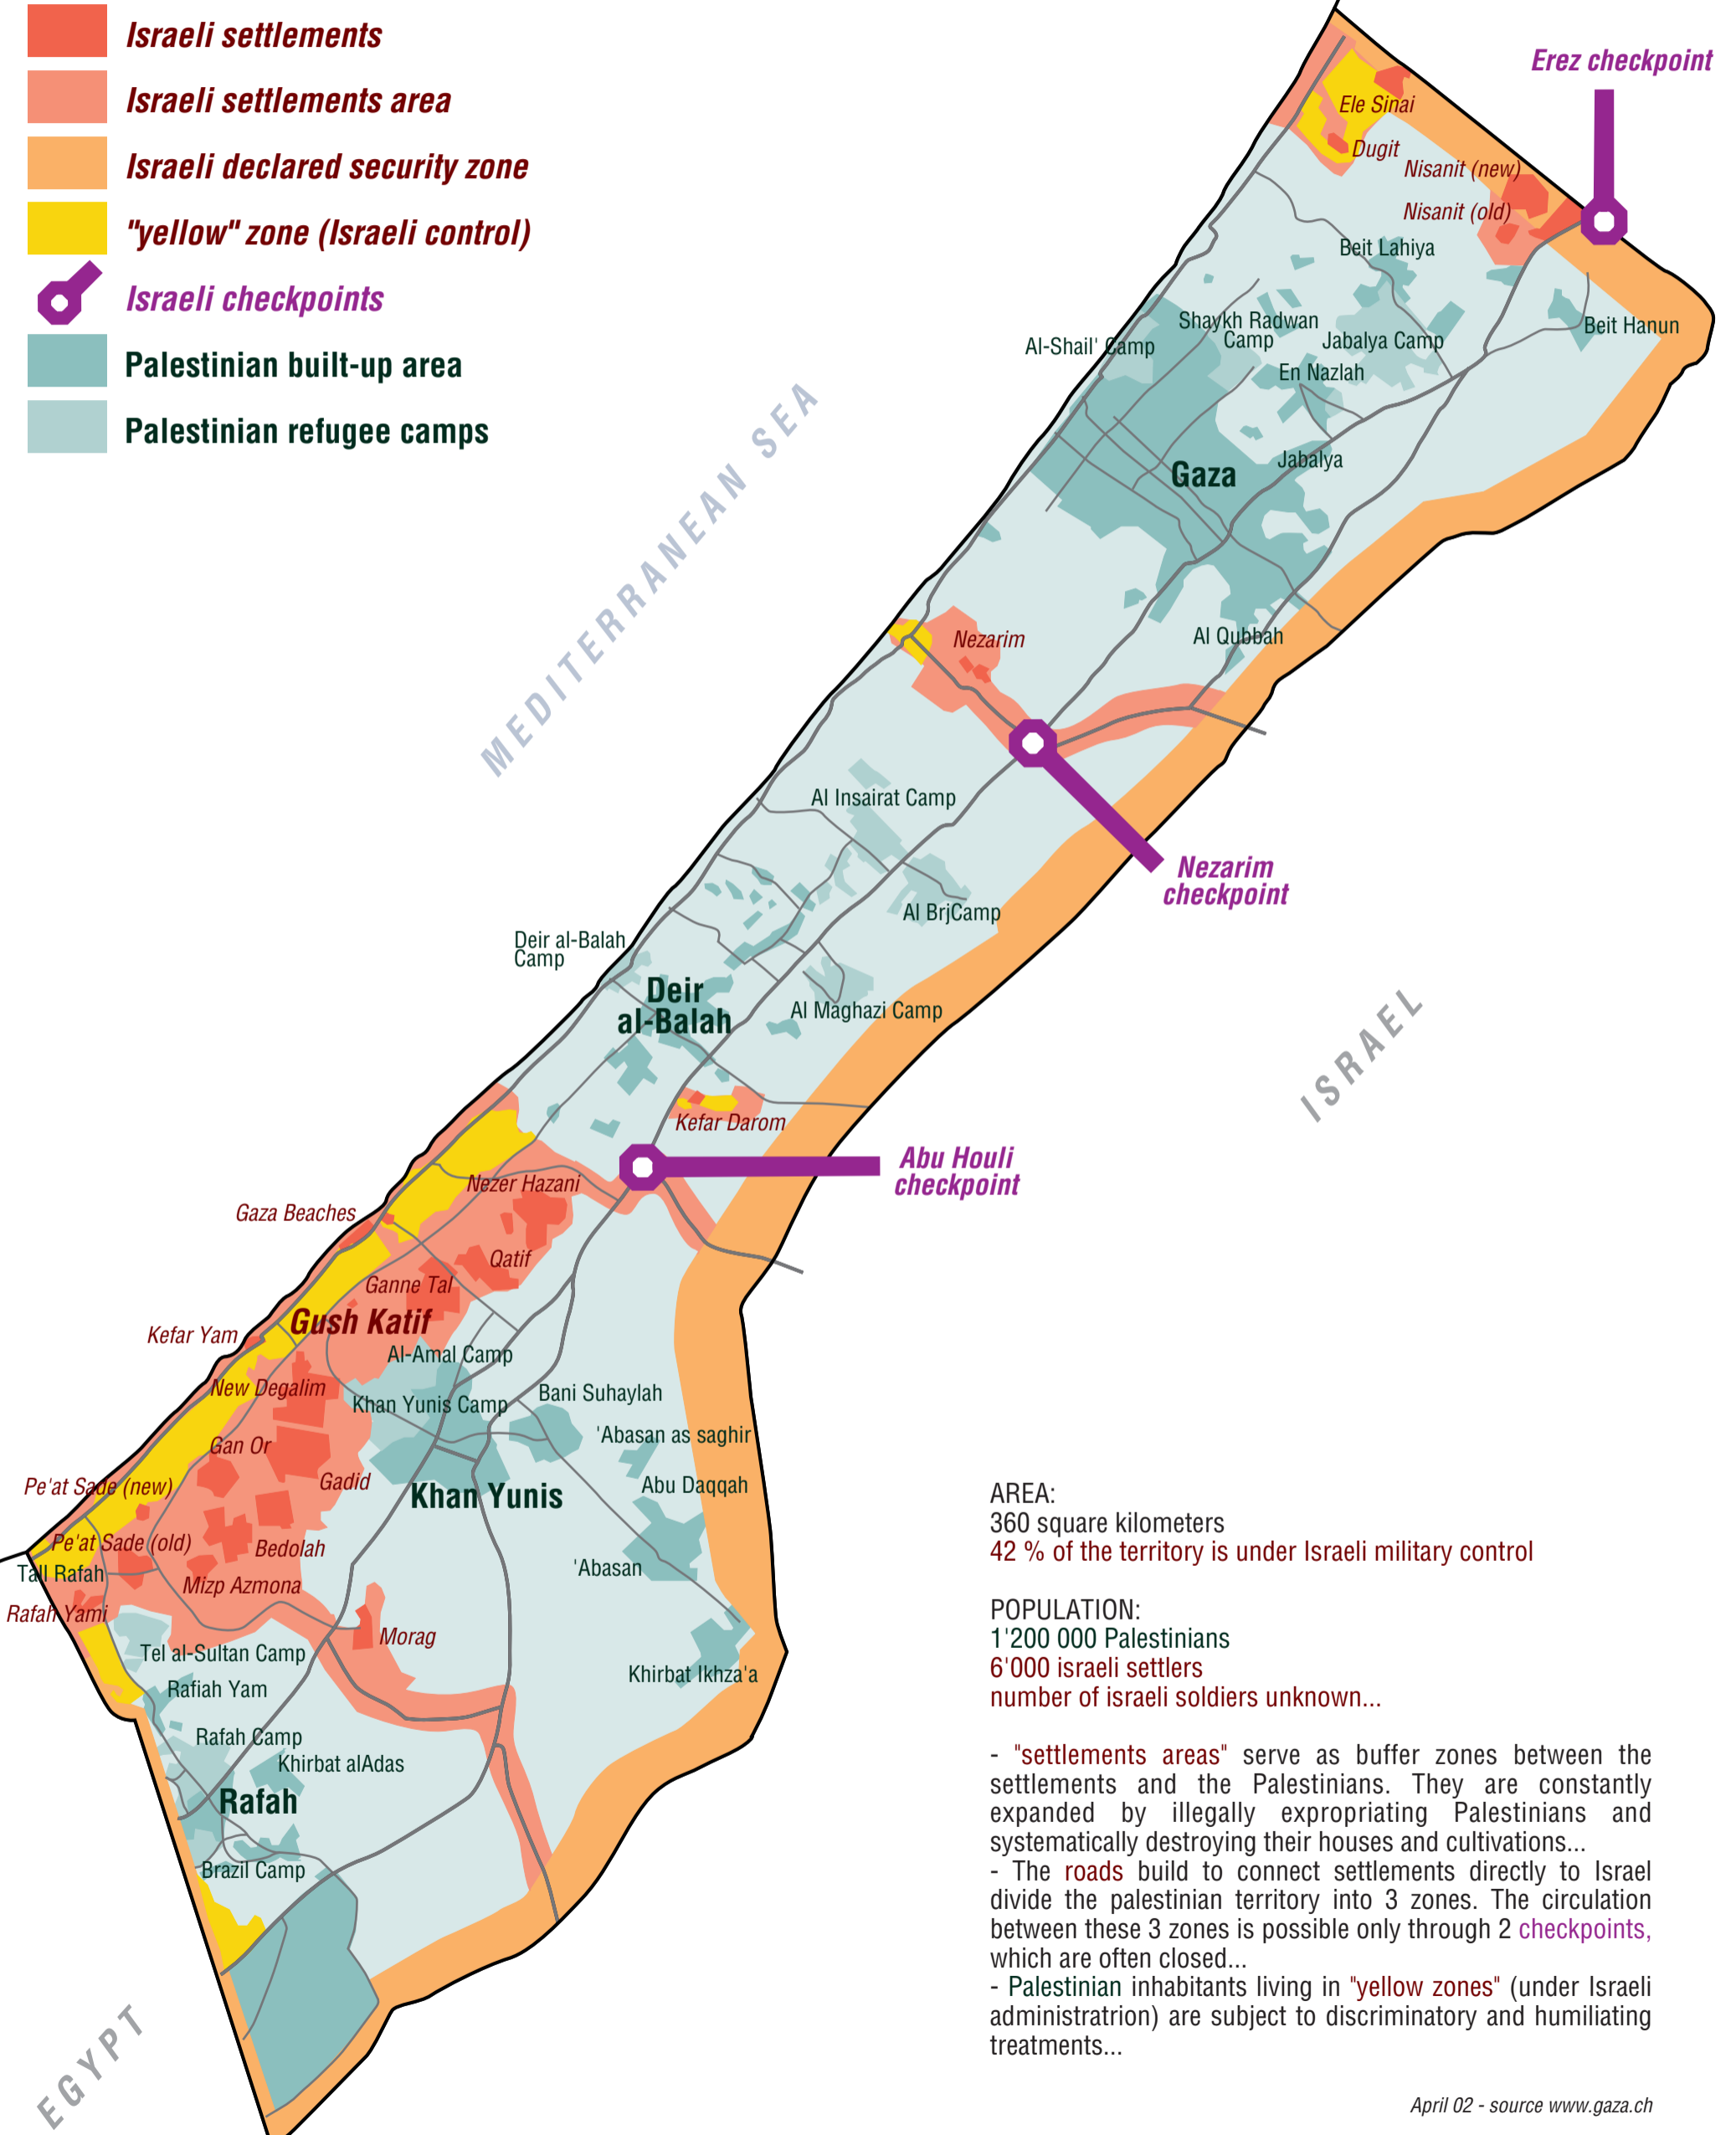

GAZA STRIP

- Israeli settlements**
- Israeli settlements area**
- Israeli declared security zone**
- "yellow" zone (Israeli control)**
- Israeli checkpoints**
- Palestinian built-up area**
- Palestinian refugee camps**

AREA:
 360 square kilometers
 42 % of the territory is under Israeli military control

POPULATION:
 1'200 000 Palestinians
 6'000 israeli settlers
 number of israeli soldiers unknown...

- "settlements areas" serve as buffer zones between the settlements and the Palestinians. They are constantly expanded by illegally expropriating Palestinians and systematically destroying their houses and cultivations...
- The roads build to connect settlements directly to Israel divide the palestinian territory into 3 zones. The circulation between these 3 zones is possible only through 2 checkpoints, which are often closed...
- Palestinian inhabitants living in "yellow zones" (under Israeli administratrion) are subject to discriminatory and humiliating treatments...